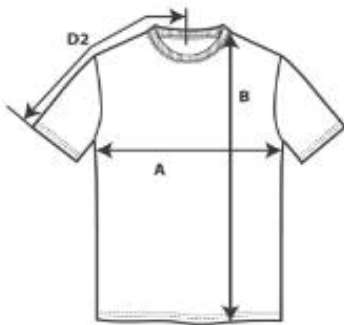

TABOO

SUPPORTED BY TABOO \ UNBRAND STUDIO

www.ilovetaboo.com

64000

Softstyle Adult T-Shirt

Weight	153.0 G/SqM (White 144.0 G/SqM)
Content	100% Combed Ring Spun Cotton
Yarn Count	31/1
Features	Eurofit - sleeker fit in shoulder and sleeve Semi-fitted High stitch density for smoother printing surface Seamless Twin needle 1.9 cms. collar Taped neck and shoulders Tear away label and double-satin shoulder label Rolled forward shoulder Twin needle sleeve and bottom hems Quarter-turned to eliminate Centre crease
Sizes	S-4XL
Case Packs	S - 2XL 72 PIECES 3XL 36 PIECES 4XL 12 PIECES
Colours	55
SKU's	305

Size Chart Adult T-Shirt

Centimeters	Tol-	Tol+	S	M	L	XL	2XL	3XL	4XL
Chest (A)	2.540	2.540	45.720	50.800	55.880	60.960	66.040	71.120	76.200
Length from HPS (B)	2.540	2.540	71.120	74.295	76.835	79.375	82.550	85.090	87.630
Sleeve length (Centre back) (D2)	2.540	2.540	40.005	43.180	46.355	49.530	52.705	55.880	58.420
Inches	Tol-	Tol+	S	M	L	XL	2XL	3XL	4XL
Chest (A)	1.000	1.000	18.000	20.000	22.000	24.000	26.000	28.000	30.000
Length from HPS (B)	1.000	1.000	28.000	29.250	30.250	31.250	32.500	33.500	34.500
Sleeve length (Centre back) (D2)	0.750	0.750	15.750	17.000	18.250	19.500	20.750	22.000	23.000

Sizes S-5XL
Case Packs S - 3XL 24 PIECES
 4XL - 5XL 12 PIECES

Colours 45
SKU's 243

SPECIFICATIONS

Centimeters	Tol-	Tol+	S	M	L	XL	2XL	3XL	4XL	5XL
Chest (A)	2.540	2.540	50.800	55.880	60.960	66.040	71.120	76.200	81.280	86.360
Length from HPS (B)	2.540	2.540	68.580	71.120	73.660	76.200	78.740	81.280	83.820	86.360
Sleeve length (Centre back) (D2)	2.540	2.540	85.090	87.630	90.170	92.710	95.250	97.790	100.330	102.870
Inches	Tol-	Tol+	S	M	L	XL	2XL	3XL	4XL	5XL
Chest (A)	1.000	1.000	20.000	22.000	24.000	26.000	28.000	30.000	32.000	34.000
Length from HPS (B)	1.000	1.000	27.000	28.000	29.000	30.000	31.000	32.000	33.000	34.000
Sleeve length (Centre back) (D2)	1.000	1.000	33.500	34.500	35.500	36.500	37.500	38.500	39.500	40.500