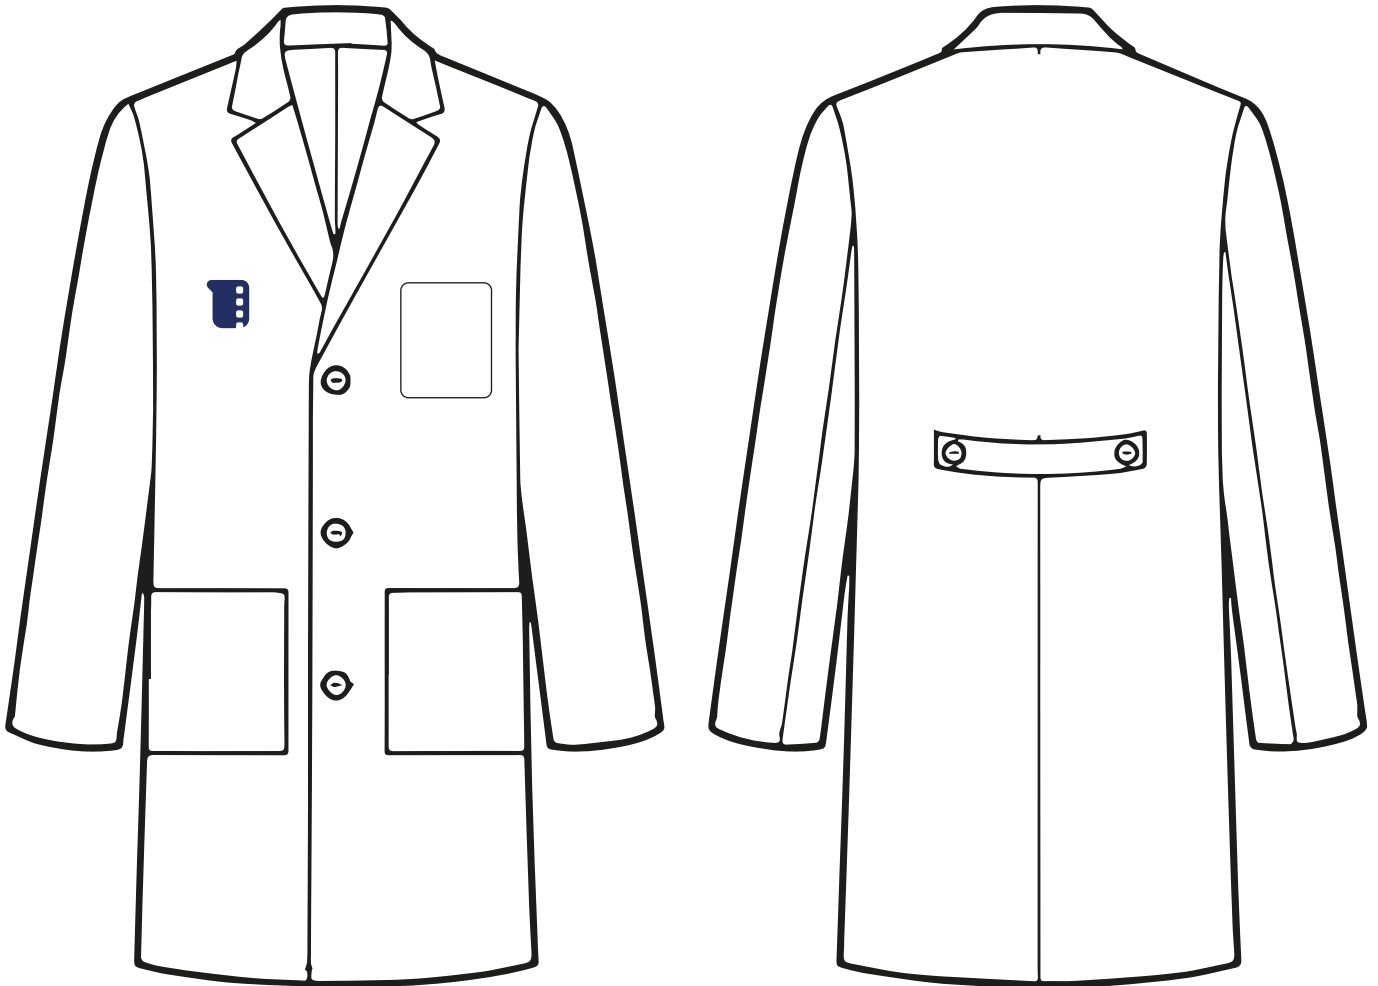

LABCOAT CHEM BF CONCEPT
STRONG COTTON LABCOAT LAYOUT

TABOO

SUPPORTED BY TABOO \ UNBRAND STUDIO

www.ilovetaboo.com