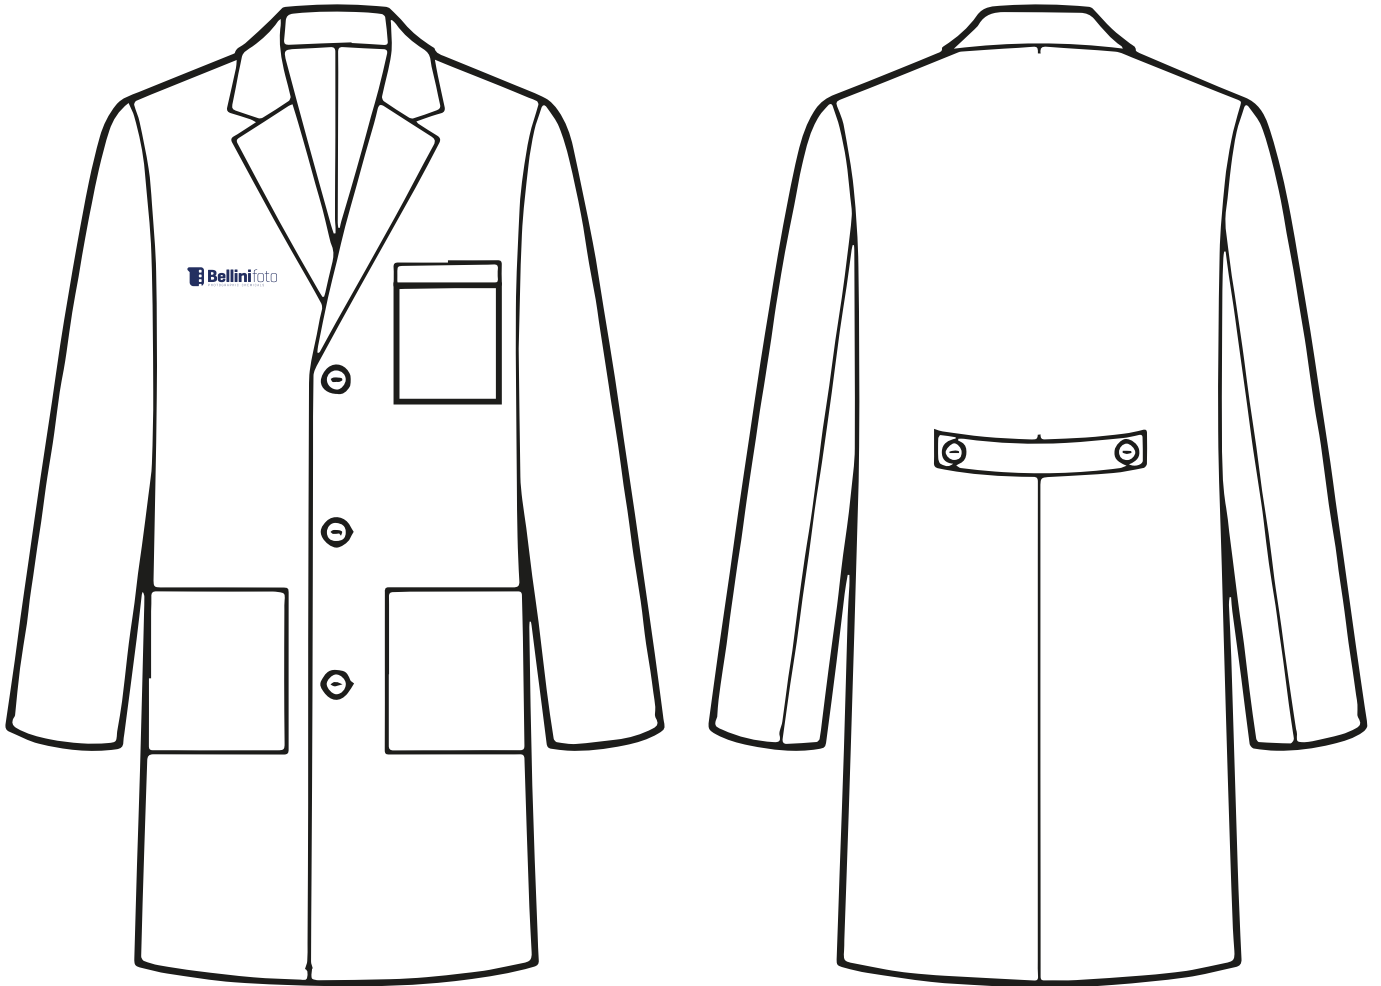

www.ilovetaboo.com

LOGO & ELEMENTS
T-SHIRT LAYOUT / DARK / BLUE / RED / WHITE

LOGO & ELEMENTS CONCEPT
HOODIE LAYOUT \ BLACK

TABOO

SUPPORTED BY TABOO \ UNBRAND STUDIO

www.ilovetaboo.com

LABCOAT CHEM
LIGHT LABCOAT LAYOUT

TABOO

SUPPORTED BY TABOO \ UNBRAND STUDIO

www.ilovetaboo.com

64000

Softstyle Adult T-Shirt

Weight	153.0 G/SqM (White 144.0 G/SqM)
Content	100% Combed Ring Spun Cotton
Yarn Count	31/1
Features	Eurofit - sleeker fit in shoulder and sleeve Semi-fitted High stitch density for smoother printing surface Seamless Twin needle 1.9 cms. collar Taped neck and shoulders Tear away label and double-satin shoulder label Rolled forward shoulder Twin needle sleeve and bottom hems Quarter-turned to eliminate Centre crease
Sizes	S-4XL
Case Packs	S - 2XL 72 PIECES 3XL 36 PIECES 4XL 12 PIECES
Colours	55
SKU's	305

Sizes S-5XL
Case Packs S - 3XL 24 PIECES
 4XL - 5XL 12 PIECES

Colours 45
SKU's 243

SPECIFICATIONS

Centimeters	Tol-	Tol+	S	M	L	XL	2XL	3XL	4XL	5XL
Chest (A)	2.540	2.540	50.800	55.880	60.960	66.040	71.120	76.200	81.280	86.360
Length from HPS (B)	2.540	2.540	68.580	71.120	73.660	76.200	78.740	81.280	83.820	86.360
Sleeve length (Centre back) (D2)	2.540	2.540	85.090	87.630	90.170	92.710	95.250	97.790	100.330	102.870
Inches	Tol-	Tol+	S	M	L	XL	2XL	3XL	4XL	5XL
Chest (A)	1.000	1.000	20.000	22.000	24.000	26.000	28.000	30.000	32.000	34.000
Length from HPS (B)	1.000	1.000	27.000	28.000	29.000	30.000	31.000	32.000	33.000	34.000
Sleeve length (Centre back) (D2)	1.000	1.000	33.500	34.500	35.500	36.500	37.500	38.500	39.500	40.500